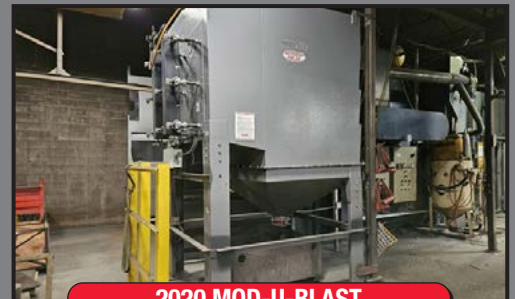

LEON 2575 HYDRA-PUSH

HTC 3/8" X 12' SHEAR

2020 MOD-U-BLAST

ROLLING STOCK: 2006 Peterbilt 335 FD T/A winch truck 2020; Cadillac XT5, 32,500km; Ramrod 1550 skid steer, 3,000 hrs; Cub Cadet LTS125 tractor; 2016 Trailtech FD Trlr; 2016 Flaman t/a FD gooseneck trlr; **FORKLIFTS:** 2015 Omega RT 120000#, 2400 hrs; Hyster H155XL 15000#, diesel; Toyota 6000#, air tire **PRESS BRAKE & BENDER:** Accurpress 320T X 14', CNC auto gauge; 2018 Baileigh hyd. pipe bender **METAL SHEAR:** HTC 3/8" in. x 12', bk gauge **IRON WORKERS:** Ficep Mod. ST/SUPER; Ficep 6" X 6" X 5/8" **PLASMA & LASER CUTTING SYSTEMS:** Machitech Aronson DC-400 plasma cutting table w/Hypertherm Pro; Trumpf laser cutter **WELDING & STEEL FAB** over 30 welders **METAL CUTTING SAWS:** (2) Hyd-Mech V18 vertical; Yale vertical **LATHES & MILLING MACHINES:** (2) Trak CNC lathes; Femco KfV VMC CNC; NB lathe, 80" x 20"; **POWDER COAT AND SPRAY:** (2020) Mod-U-Blast M-9000 18C reverse pulse booth w/ dust collection; Aircraft curing oven & **ALCRAFT** spray booth; **HYDRAULIC TEST STATIONS:** **OVERHEAD CRANE:** 5 ton OH, elec. hoists **Skyjack** manlift; **Ben Pearson** 2 post drive on hoist, 10,000lb; **Westward** 5T gantry crane; **PORTABLE BUILDINGS:** Metal clad, rollup door, 60' x 25'; Quonset vinyl structure; **AIR MANAGEMENT:** Sullair 7500 screw w/ RD500 dryer & tank; **Speed Aire** 5.5 HP **MISCELLANEOUS:** Drill presses, mag drills, **Rusch** horiz., band saw, pallet jacks, (45) sections pallet rack, wash booth w/ **Easy Kleen** 5HP steam clean, complete office contents etc. **NEW FARM IMPLEMENTS:** New Leon 2575 Hydra-Push spreader, Leon BH855 bale handler trlr. Leon push blades, plows etc. **NEW SKIDSTEER ATTACHMENTS:** (3) backhoes, (35) post hole augers 8" to 36", hyd. post hole auger drives, (42) buckets, tillers, rakes, plows, snow throwers, quick attach. access. Etc. **APPROX \$5M IN NEW INVENTORY:** Kohler gas engines; diesel engines; approx. (1900) new 4.375 OD tapered roller bearings x 1.1875" wide (new in boxes) Massive nut & bolt inv., over (1000) new Ramlock hyd. & pneu. cyl. rams, Carlisle small implement tires, Skidsteer rubber tracks, gears, drives, large qty. steel pipe, round & flat bar, fasteners etc., **LEON WIP, LEON IP:** All drawings, cad design, computer related info., promo materials, jigs, patterns etc. (TO BE SOLD IN BULK)