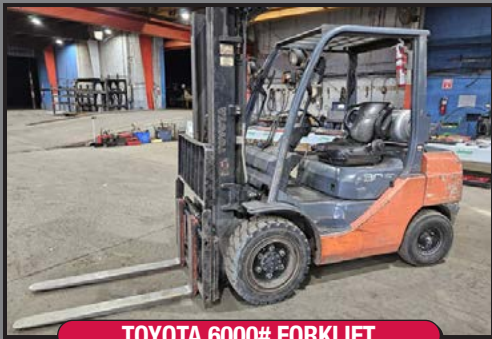

TOYOTA 6000# FORKLIFT